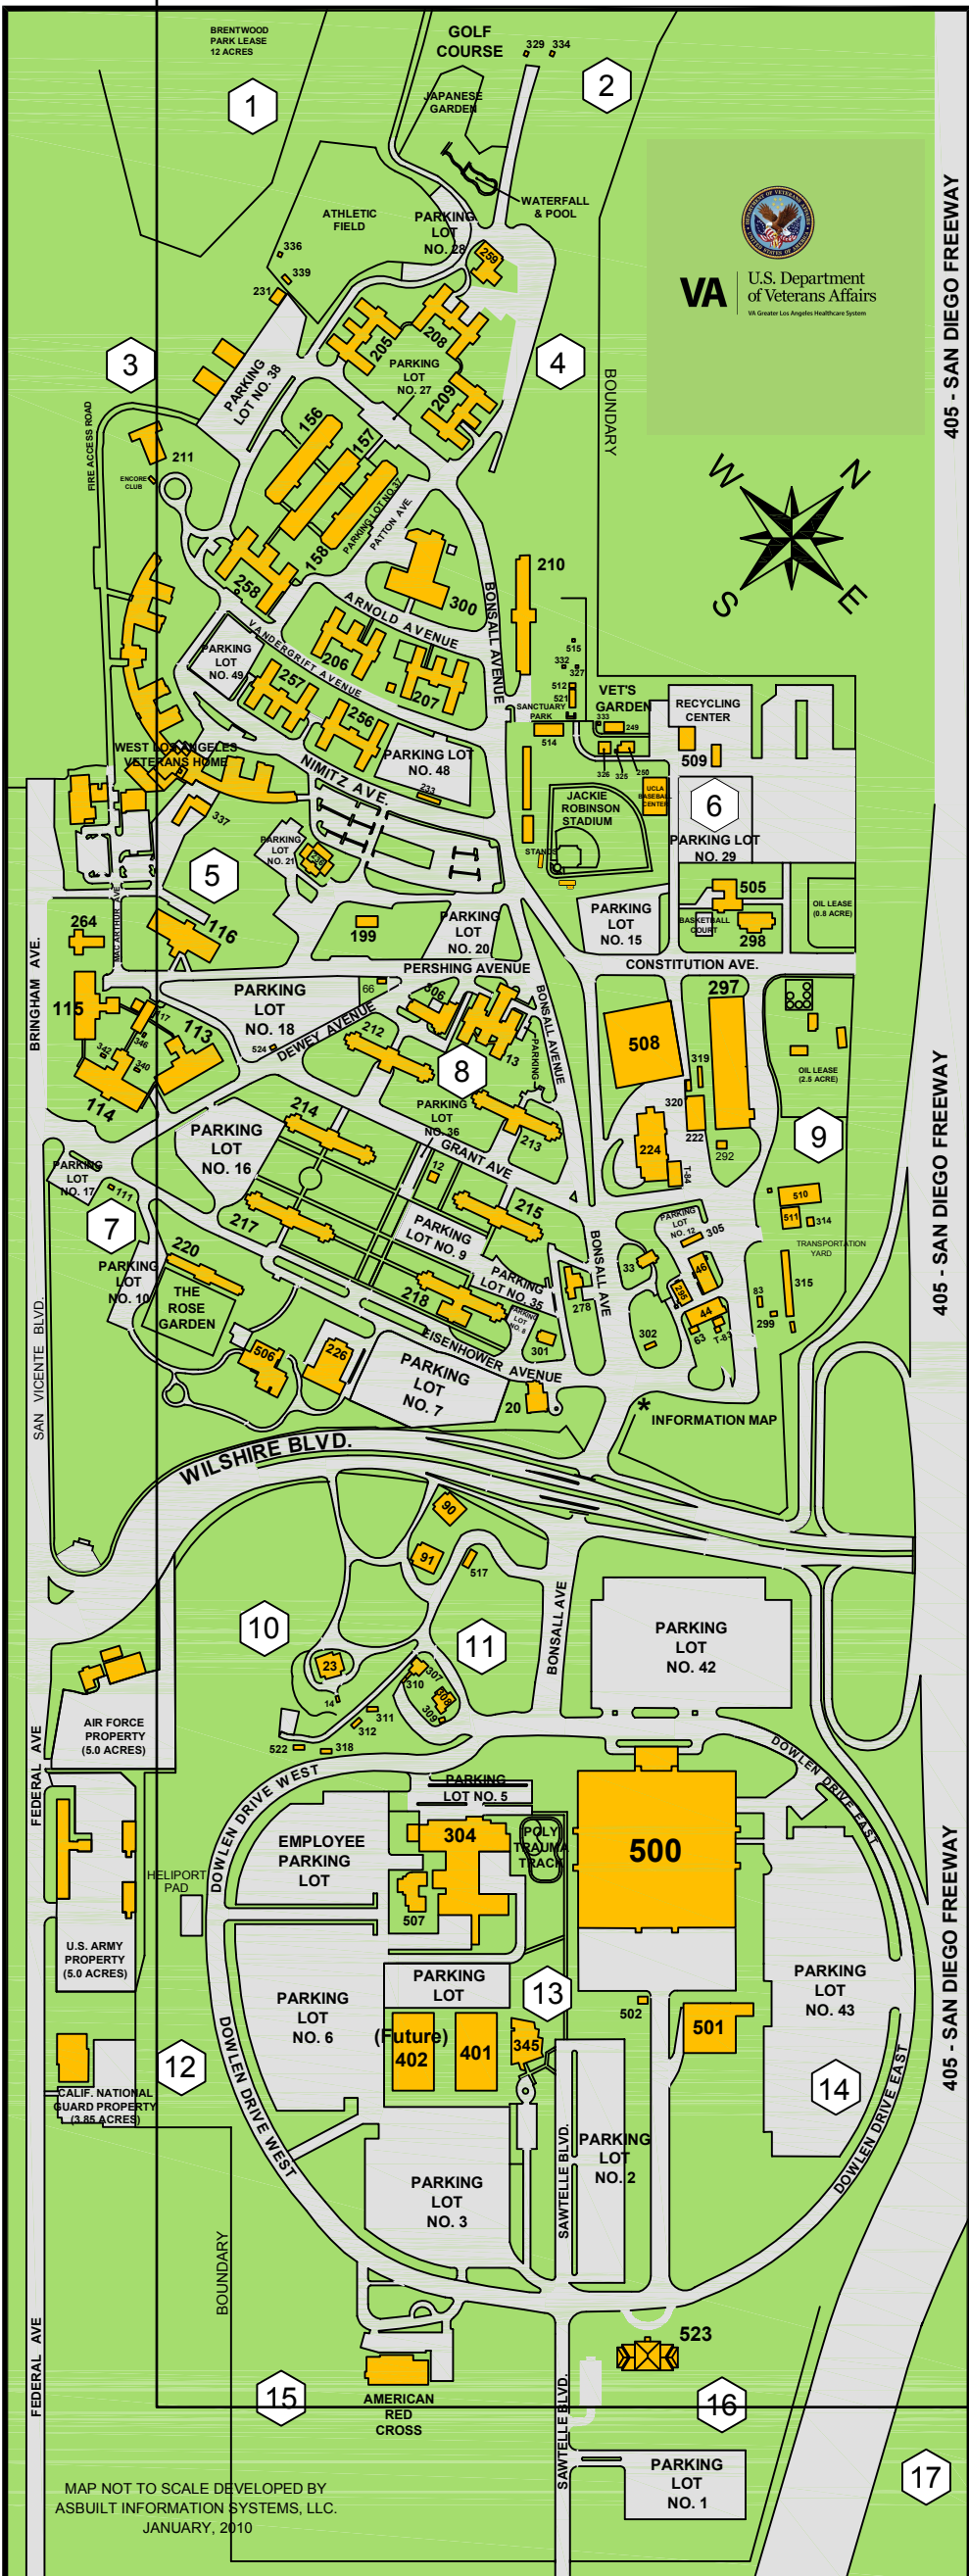

# VA - West Los Angeles Campus Index

Building	Description	Quad
12	Emergency Generator	8
13	Vacant Storage	8
14	Single Garage (Wadsworth Division)	10
20	Vacant Chapel	11
23	Quarters	10
33	Quarters	8
44	Engineering Shops	8
46	Engineering Shop	8
63	Engineering M&O	8
66	Trolley House	7
90	Duplex Quarters	11
91	Duplex Quarters	11
111	Vacant Gate House (West Gate)	7
113	Animal Research	7
114	Research Lab	7
115	Research Lab	7
116	Outleashed New Directions Homeless Vets	5
117	Research Lab (Former Mortuary)	7
156	Vacant	3
157	Vacant	3
158	Vacant	3
199	Hoover Barracks	5
205	MHC/Vacant	3
206	Mental Health Homeless	5
207	Outleashed Salvation Army	6
208	Mental Health/Voc Rehab Medicine	4
209	Vacant	4
210	Research/MIREC (Brentwood)	6
211	Theater (Brentwood)	3
212	Salvation Army	7-8
213	CLC (NHCU) Pod and Dialysis	8
214	Domiciliary	7
215	CLC (NHCU)	8
217	Domiciliary	7
218	Administration Building	8
220	Dental/Research	7
222	Occupational Safety & Health	9
224	Outleashed Laundry	9
226	Outleashed Wadsworth Theater	7-10
231	Grounds Maintenance Equipment	3
233	HAZMAT Building	6
236	Police HQ	5
249	Greenhouse	6
250	Lath House Rehab Medicine	6
256	Day Treatment Center Mental Health	5
257	Mental Health/New Directions/Methadone (Brentwood)	5
258	Mental Health Admin	3-5
259	Con Work Therapy	4
264	Vacant	5
278	Vacant (To Be Demolished)	8
292	Water Treatment Plant	8
295	Steam Plant	9
296	Chemical Storage House (Wadsworth Division)	-
297	Supply Warehouse	8
298	Vacant (To Be Demolished)	6
300	Dietetics	4-6
301	AFGE Union	8
304	Eye Clinic/Polytrauma/Employee Health	13
305	Transportation Offices	8
306	Cafeteria / Post Office	8
307	Single Quarters	11
308	Single Quarters	11
309	Garage	11
310	Garage	11
311	Single Quarters	11
312	Single Quarters	11
314	Oil and Grounds Storage	9
315	GSA Motor Pool	8-9
318	Single Quarters	11
319	Supply Storage	9
320	Supply Storage	9
325	Horticulture Restrooms	6
326	Horticulture Office	6
327	Horticulture Restrooms	6
329	Golf Club House	2
330	Nursery Garden	6
333	Horticulture Tool Shed	6
334	Golf Course Storage Building	2
336	Baseball Park Restrooms	3
337	Research Animal House	5
339	Baseball Park Band Shell	3
340	Radiation Waste	7
342	Storage - Waste Flammable	7
345	Radiation Therapy	13
346	Research Waste Storage	7
401	Administration & Mental Health	13
500	Main Hospital	13
501	Chiller Plant for Building 500	13
502	Liquid Oxygen Tank	13
505	Engineering	6
506	VA District Council	7-10
507	MRI Facility	13
508	Laundry	8
509	Recycling Center	6
510	Transportation	8-9
511	Storage	-
512	Bird Sanctuary Workshop	6
513	Horticulture Tool Shed	-
514	Quarters Storage	6
515	Nursery Tool Shed	6
516	Rec Therapy Shed	-
517	Garage	11
518	Horticulture Trailer	-
519	Paint Shop Storage	-
520	Horticulture Storage	-
521	Bird Sanctuary	6
522	Single Quarters	10
523	Fisher House	16
T83	Welding Shop	8
T84	Laundry Annex	8
Air Force Property		10
American Red Cross Building		15-16
Athletic Field		3-4
Basketball Court		6
California National Guard Property		12
Friends of the Garden		6
Golf Course		2
Helipad Pad		12
Information Map		11
Jackie Robinson Stadium/UCLA Baseball Center		6
Japanese Garden		2
Poly Trauma Track		13
The Rose Garden		7
Transportation Yard		9
U.S. Army Property		12
Vet's Garden		6
West Los Angeles Veterans Home		5